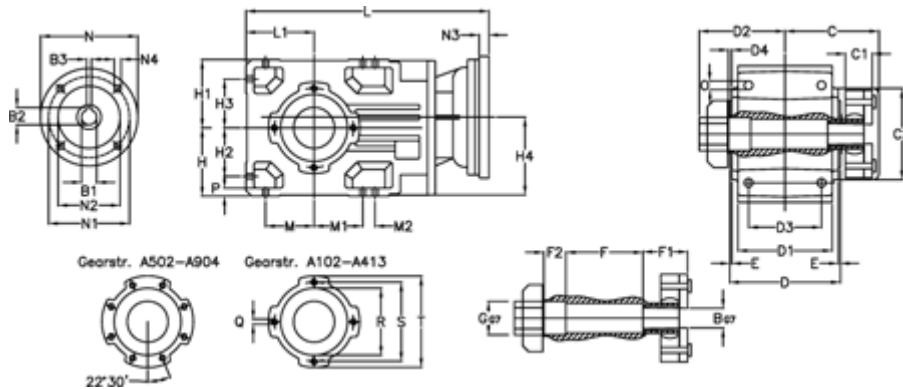

Article number: 29600324436220

Description: Bevel helical gearbox
A303QF30-244,3-P63B5

Measures

B = 30	D1 = 130	F2 = 50	L = 390.5	N3 = -
B1 = 11	D2 = 80	G = 42	L1 = 90	N4 = M8x19
B2 = 12.8	D3 = 95	GA = 14,5 NM	M = 63.0	O = 12.0
B3 = 4	d4 = 5.0	H = 90	M1 = 63.0	P = 11
C = 113.5	Description = A303QF-xx-P63 B5	H1 = 90	M2 = 22	Q = M8x15
C1 = 24	E = 3.0	H2 = 63.0	N = 140	R = 95
C2 = 90.0	F = 95.5	H3 = 63.0	N1 = 115	S = 115
D = 156	F1 = 48.0	H4 = 108.5	N2 = 95	T = 140